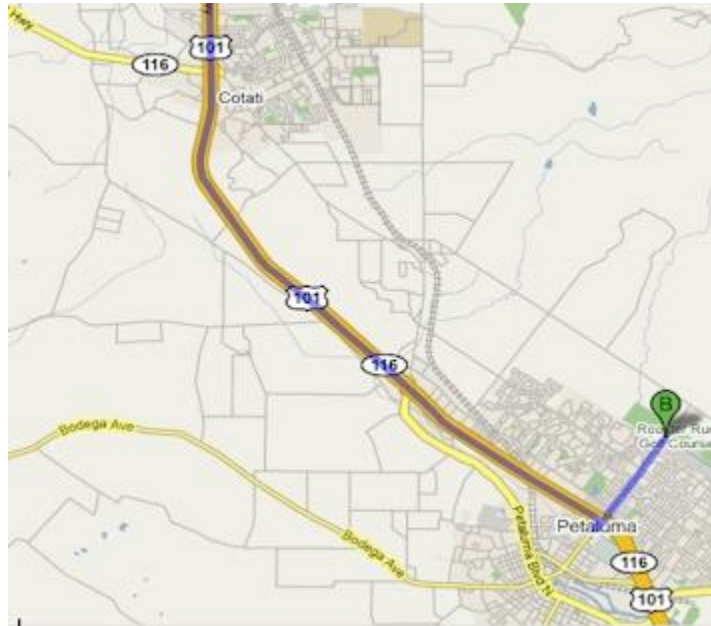

SONOMA COUNTY ASSOCIATION OF ROTARY CLUBS

DINNER MEETING
Thursday, May 28, 2009

HOSTED BY THE ROTARY CLUB OF PETALUMA VALLEY

Where: Rooster Run Golf Club 2301 E Washington St, Petaluma, CA

Directions:

1. Take Hwy 101
2. Take E.
Washington exit
3. Turn left (East) on
East
Washington
4. Continue 1.5 miles
to Rooster Run
Golf Club